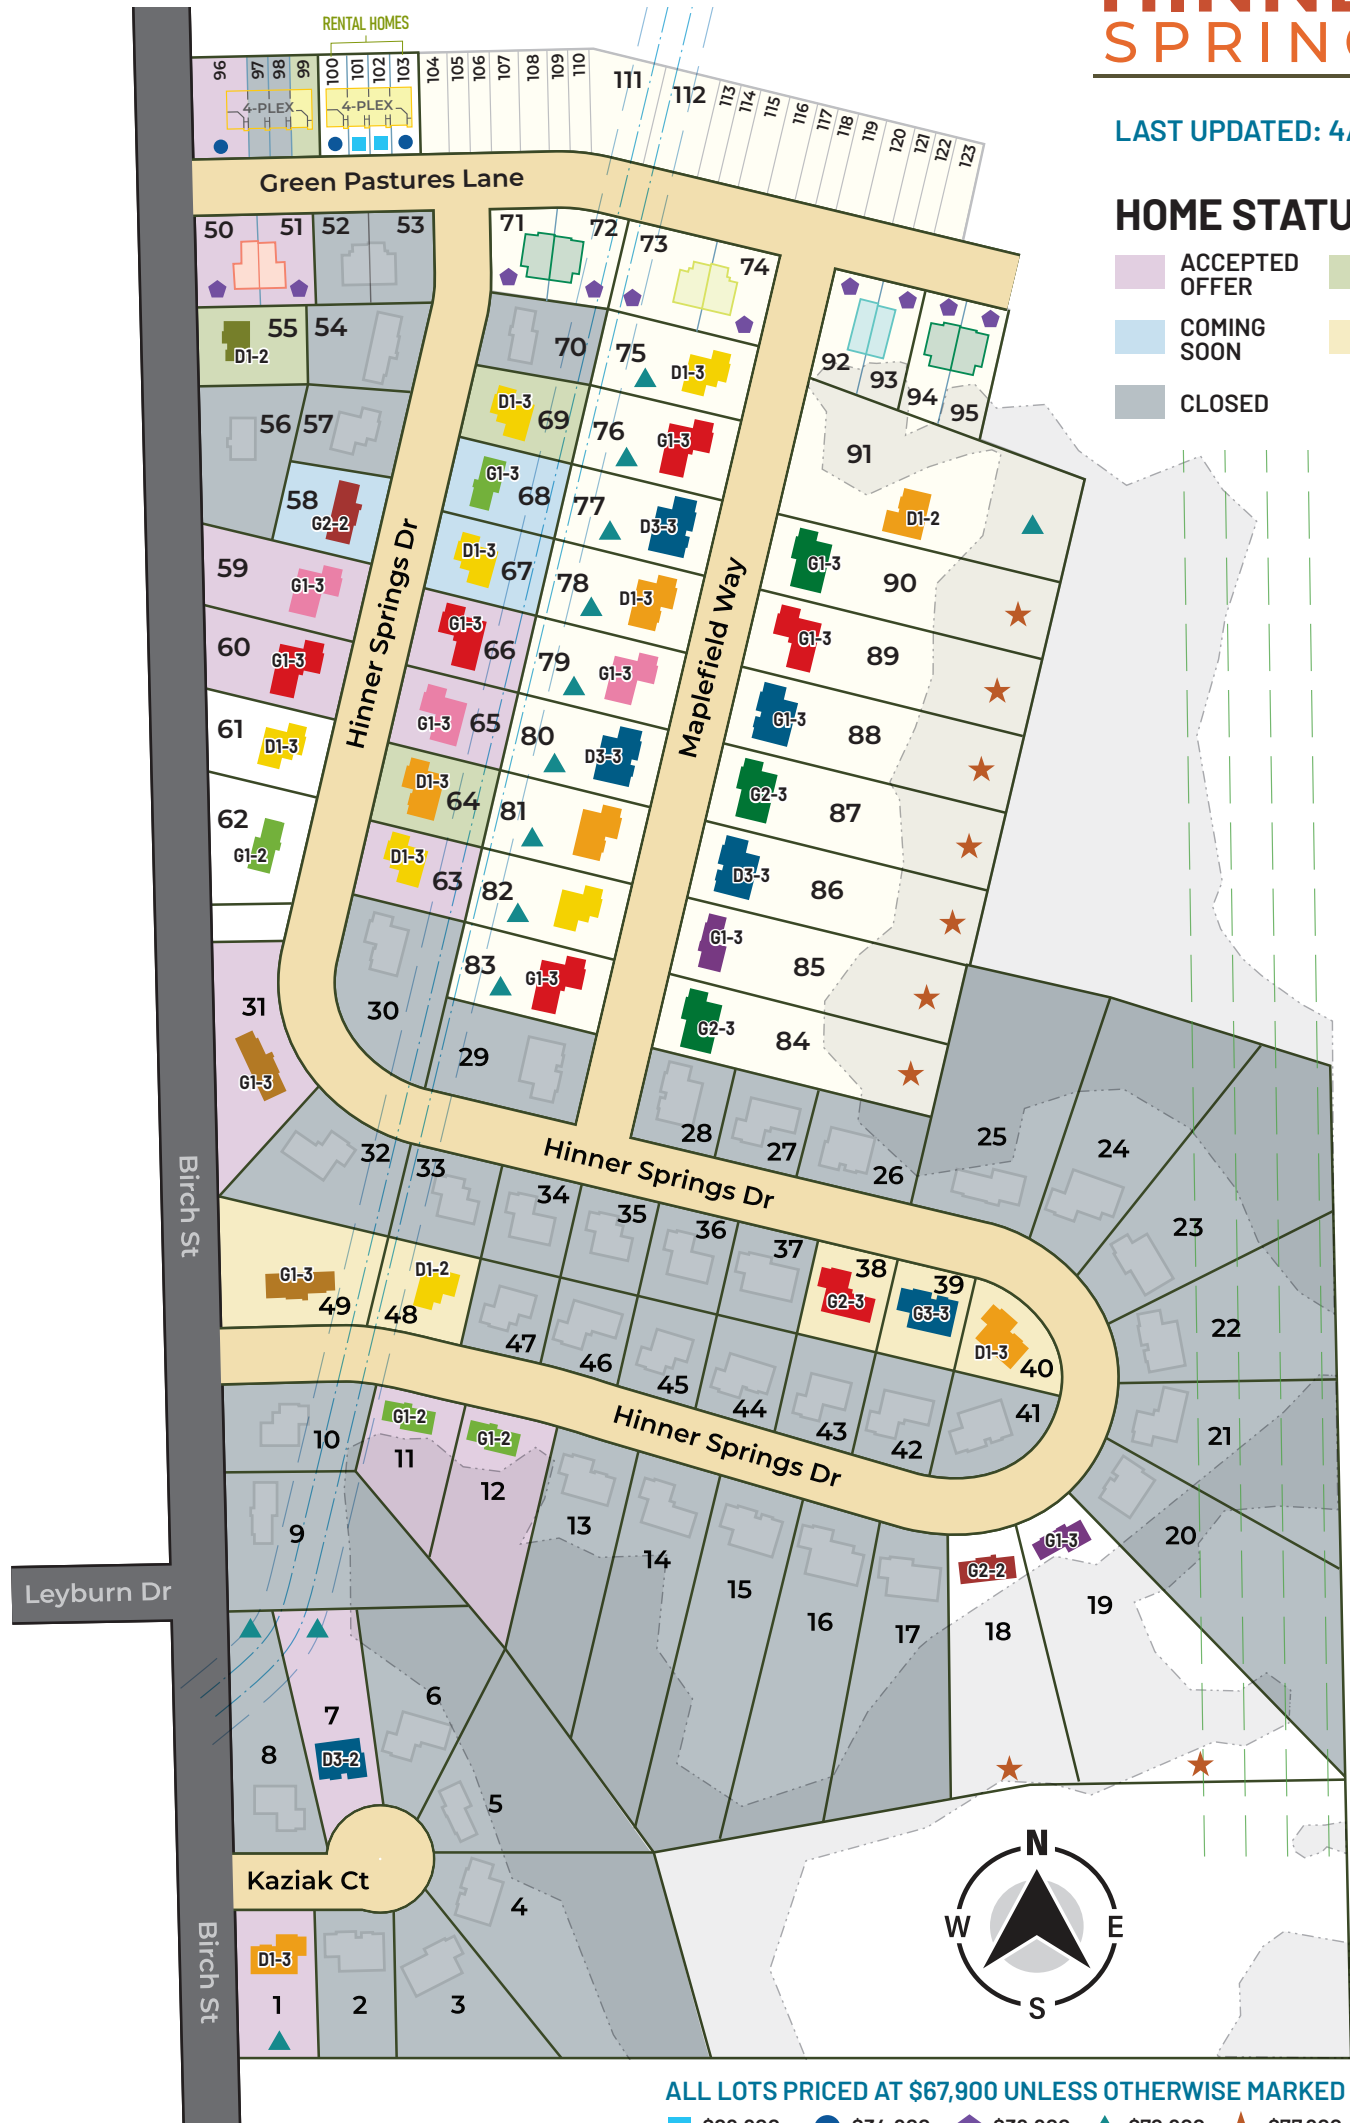

HS-HINNER SPRINGS

LAST UPDATED: 4/30/2024

HOME STATUS

- ACCEPTED OFFER
- COMING SOON
- PLANNING
- LISTED
- CLOSED

STAND-ALONE MODELS

- | | | | | |
|---|---|--|--|--|
| ACADIA | CAMELIA | JAVA | ORCHID | TOFFEE 2 |
| AZALEA | DAHLIA | KONA | PECAN | |
| BEGONIA | IRIS | LILY | TOFFEE | |

TWIN MODELS

- | | | | | |
|--|---|---|--|--|
| HUDSON 2 | BLAZE | AENON 2 | PROPOSED FUTURE LOTS | POWERLINE EASEMENT |
| 2-STORY | FLINT 2 | | | |

DMLM-HS-0424